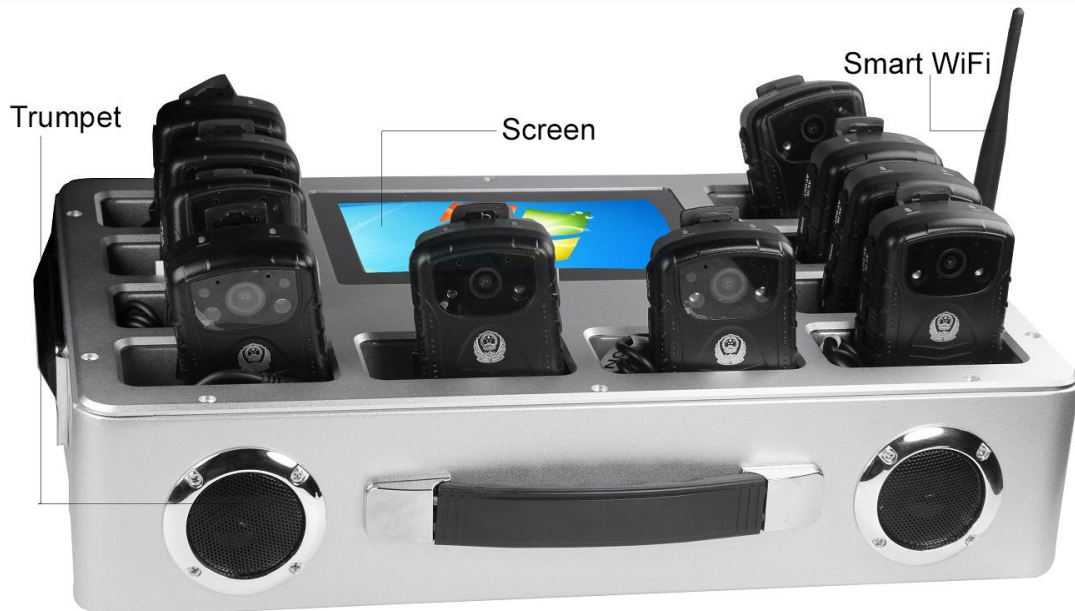

Data Collection Station

Model No: AA-J10

Model: AA-J10(Black)

Model: AA-J10(Silver)

Specification(Hardware)

Appearance	Metal plate and stoving varnish, Support wall-mounted
LCD Screen	7 inch/8 inch touch screen
Resolution	1024*600
Power	AC100-240V 50/60HZ / Industrial Power 250W / with shutoff protection
Support	USB3.0 / HDMI
WiFi	Support WiFi /10GB
Hard Disk	60Gsolid state disk / 4T
Mainboard	I3 Dual core four thread 2.4HZ
Internal Storage	4G
Weight	6.6kg
Working Temperature	-10°C --55°C
Size	425mm*272mm*95mm
Voice Broadcast	Support (English)
Battery	Optional
Interface	10 Ports, 5V/1.5A per Port

Specification(Software)

Synchrional Data Collecting	10 PCS Body Cameras synchronous sampling
-----------------------------	--

Multifunctional Interface	4 channels multifunctional USB interfaces
Acquisition Time	10pcs Body Cameras with 16G: 70mins
Wipe Data	When finished the Collection, all the files in the bodycam could be emptied
Disk Space Alert	When the portable collection terminal has a network outage and the storage space overflow lamp anomaly, the device will automatically issue an alarm indicator
Automatic Charging	When connected to Docking Station, Bodycam will be automatic charging
Data Administration	According to police number, name, device number, acquisition time, shooting time light of one or more conditions for data retrieval, can be single or multiple data copy, cut, delete, upload
Battery	Built-in Battery for 2 hours working. Even no power, it also could work
Voice Broadcast	Support voice broadcast function with English
Compatibility	The law enforcement recorder, which meets the standard of the ministry of public security's "single police law enforcement visual audio recording system", can be connected to the collector after authorized registration by the administrator.
WiFi	Built-in WiFi and Easy to share