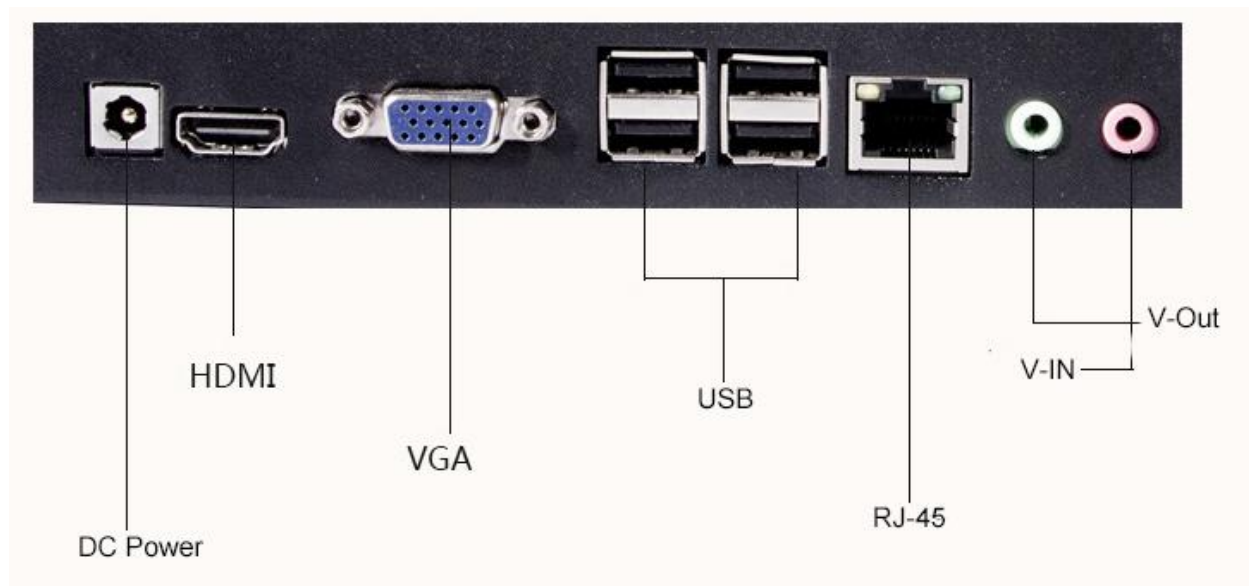

Data Collection Station

Model No: AA-J10

Model: AA-J10(Black)

Model: AA-J10(Silver)

Specification(Hardware)

Appearance	Metal plate and stoving varnish, Support wall-mounted
LCD Screen	7 inch/8 inch touch screen
Resolution	1024*600
Power	AC100-240V 50/60HZ / Industrial Power 250W / with shutoff protection
Support	USB3.0 / HDMI
WiFi	Support WiFi /10GB
Hard Disk	60Gsolid state disk / 4T
Mainboard	I3 Dual core four thread 2.4HZ
Internal Storage	4G
Weight	6.6kg
Working Temperature	-10°C --55°C
Size	425mm*272mm*95mm
Voice Broadcast	Support (English)
Battery	Optional
Interface	10 Ports, 5V/1.5A per Port

Specification(Software)

Synchrional Data Collecting	10 PCS Body Cameras synchronous sampling
-----------------------------	--

Multifunctional Interface	4 channels multifunctional USB interfaces
Acquisition Time	10pcs Body Cameras with 16G: 70mins
Wipe Data	When finished the Collection, all the files in the bodycam could be emptied
Disk Space Alert	When the portable collection terminal has a network outage and the storage space overflow lamp anomaly, the device will automatically issue an alarm indicator
Automatic Charging	When connected to Docking Station, Bodycam will be automatic charging
Data Administration	According to police number, name, device number, acquisition time, shooting time light of one or more conditions for data retrieval, can be single or multiple data copy, cut, delete, upload
Battery	Built-in Battery for 2 hours working. Even no power, it also could work
Voice Broadcast	Support voice broadcast function with English
Compatibility	The law enforcement recorder, which meets the standard of the ministry of public security's "single police law enforcement visual audio recording system", can be connected to the collector after authorized registration by the administrator.
WiFi	Built-in WiFi and Easy to share